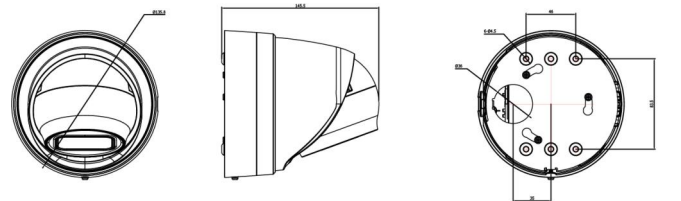

TVGP-M01-0801-TUR-G

TruVision 8MP/4K, H.265+, Smart IP Turret Camera, 30 m IR, 2.8 mm lens, grey

Compatible products

Category	Reference	Description
Brackets & Mounts	TVD-BB3	
Brackets & Mounts	TVD-BB3A	
Brackets & Mounts	TVD-CB3	
Brackets & Mounts	TVD-CBW	
Brackets & Mounts	TVD-M-PMA-SS	
Brackets & Mounts	TVD-M2-WM	
Brackets & Mounts	TVD-PPB	
Brackets & Mounts	TVD-SNB	

Unit: mm

As a company of innovation, Carrier Fire & Security reserves the right to change product specifications without notice. For the latest product specifications, visit firesecurityproducts.com online or contact your sales representative.

Last updated on 21 October 2024 - 10:18