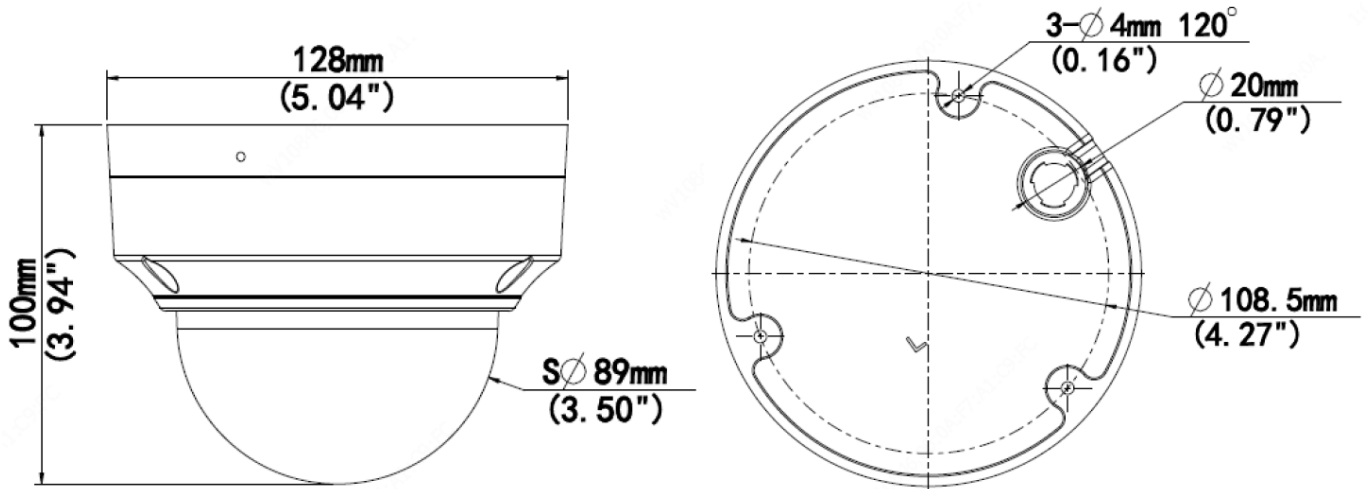

Dimensions

Accessories

HYU-CC-AJB03H

HYU-CC-AWM03B