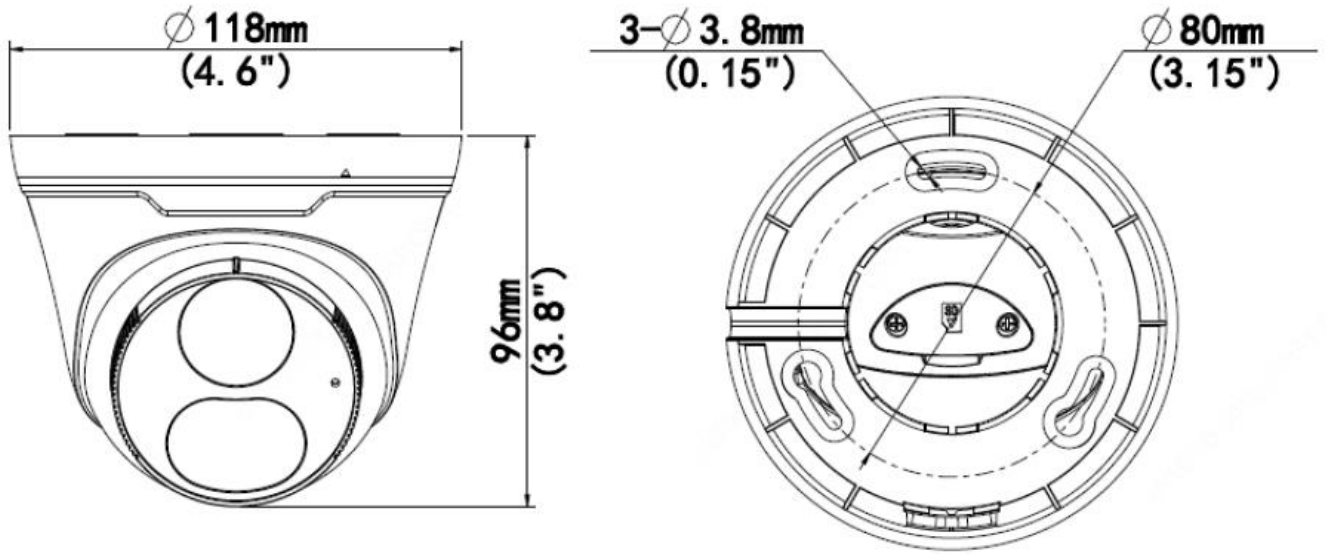

Dimensions