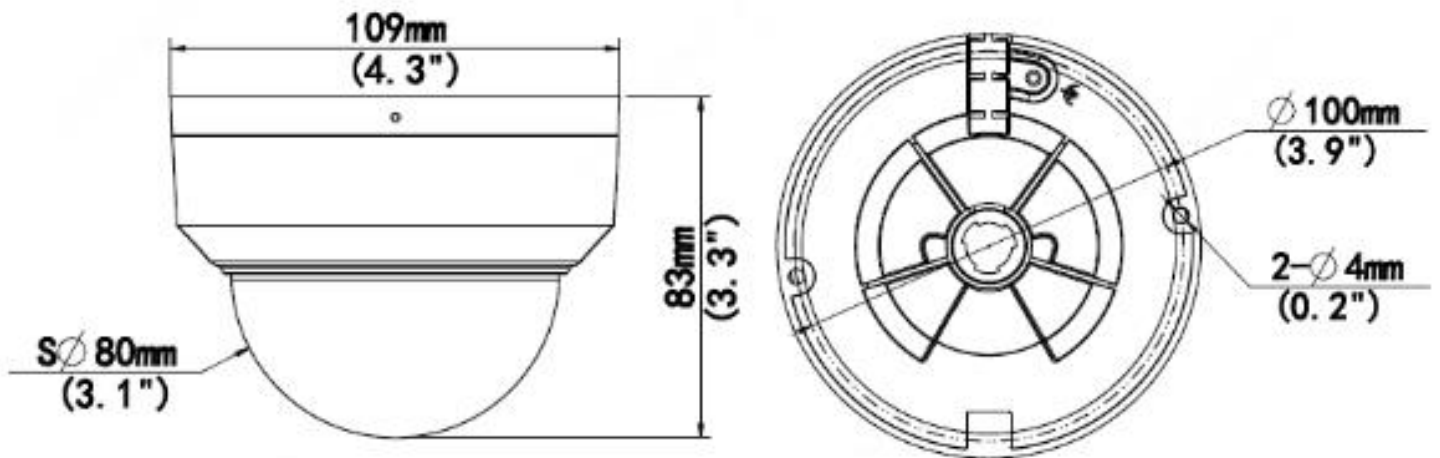

#### Key Features

- High quality image with 2MP, 1/2.9" CMOS sensor
- 2MP (1920\*1080) @30/25fps; 720P (1280\*720) @30/25fps
- Ultra 265, H.265, H.264, MJPEG
- Built-in Mic
- Smart IR, up to 30m (98ft) IR distance
- Supports 128 G Micro SD card
- IK10 vandal resistant
- IP67 protection
- 3-Axis

### Dimensions