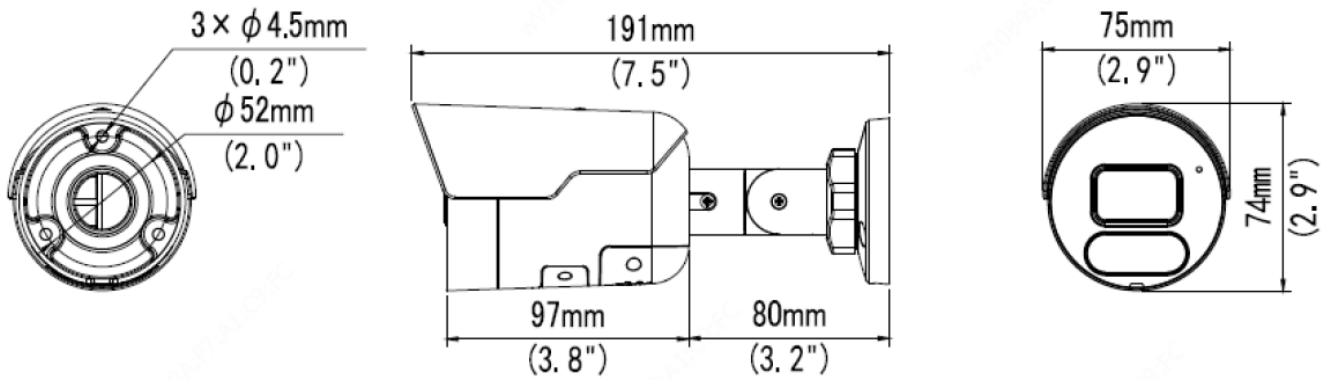

Dimensions