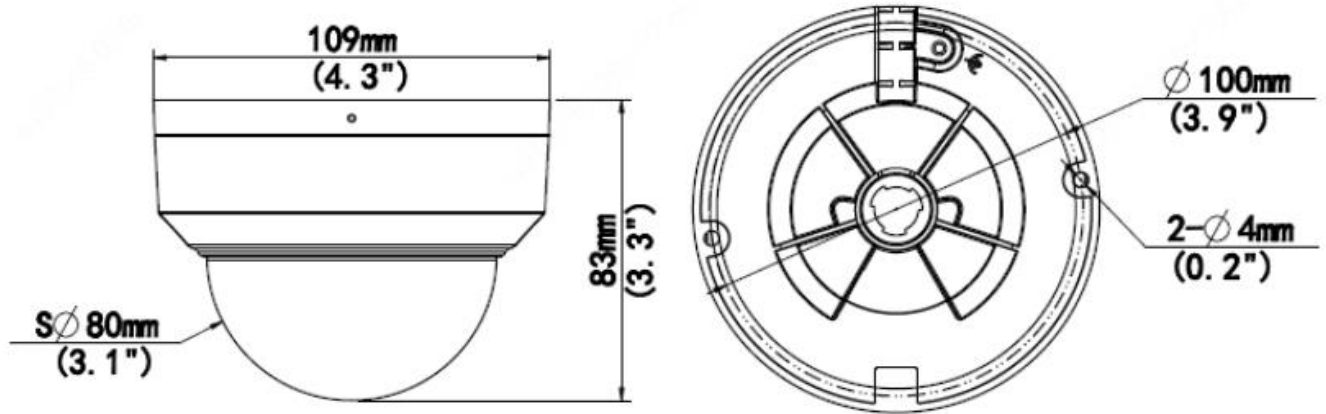

### Specifications

Model	HYU-CC-CIDF28003			
<b>Camera</b>				
Sensor	1/2.7", 8.0megapixel, progressive scan, CMOS			
Minimum Illumination	Color: 0.05Lux (F1.6, AGC ON) 0 Lux with IR on			
Day/Night	IR-cut filter with auto switch (ICR)			
Shutter	Auto/Manual, 1 ~1/100000s			
Adjustment Angle	Pan: 8° to 360°, Tilt: 0° to 68°, Rotate: 10° to 360°			
S/N	>56dB			
WDR	120dB			
<b>Lens</b>				
Lens Type	2.8mm @1.6, Fixed-focal			
Angle of View (H)	112.9°			
Angle of View (V)	59.1°			
Angle of View (D)	121.2°			
Iris	Fixed			
<b>DORI</b>				
DORI Distance	Detect (m)	Observe (m)	Recognize (m)	Identify (m)
	84	36.6	16.8	8.4
<b>Illuminator</b>				
IR Range	Up to 30m (98ft) IR range			
Wavelength	850nm			
IR On/Off Control	Auto/Manual			
<b>Video</b>				
Video Compression	Ultra 265, H.265, H.264, MJPEG			
H.264 code profile	Baseline profile, Main profile, High Profile			
Frame Rate	Main Stream: 8MP (3840*2160), Max 20fps; 5MP (3072*1728), Max 30fps; 4MP (2560*1440), Max 30fps; 1080P (1920*1080), Max 30fps; Sub Stream: 1080P (1920*1080), Max 30fps; 720P (1280*720), Max 30fps; D1 (720*576), Max 30fps; 640*360, Max 30fps; 2CIF (704*288), Max 30fps; CIF (352*288), Max 30fps;			
Video Bit Rate	128 Kbps ~ 16 Mbps			
OSD	Up to 4 OSDs			
Privacy Mask	Up to 4 areas			
ROI	Up to 8 areas			
U-code	Supported			
Video stream	Dual streams			
<b>Image</b>				
White Balance	Auto/Outdoor/Fine Tune/Sodium Lamp/Locked/Auto2			
Digital Noise Reduction	2D/3D DNR			
Smart IR	Supported			
Flip	Normal/Vertical/Horizontal/180°/90°Clockwise/90°Anti-clockwise			
HLC	Supported			
BLC	Supported			
Defog	Digital Defog			

### Dimensions