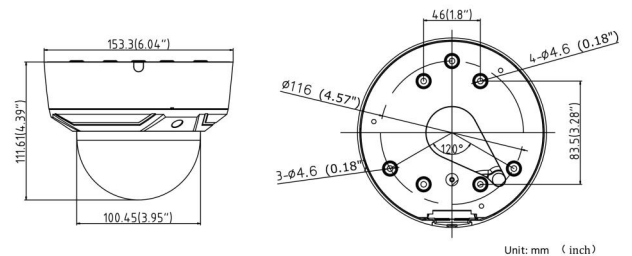

TVGP-M01-0402-DOM-G

TruVision 4MP, H.265+, Smart IP Dome camera, 40 m IR, 2.8 to 12 mm lens, grey

Environmental

Vandal proof	Yes
Impact rating	IK10
Environment	Outdoor
Operating temperature	-30 to +60°C -22 to +140°F
Relative humidity	<95% noncondensing
IP rating	IP67

Regulatory

Compliance	CE, FCC, REACH, RoHS, UL, WEEE

Compatible products

Category	Reference	Description
Brackets & Mounts	TVD-BB4	TruVision Back Box for S6 and M Series varifocal dome cameras, grey
Brackets & Mounts	TVD-CB7	TruVision Cup Base (6 inch) for S6 motorized dome cameras, use with TVD-SNB, TVD-PPB, TVD-CBW
Brackets & Mounts	TVD-CB9	TruVision Cup Base for S7 outdoor dome camera
Brackets & Mounts	TVD-CBW	TruVision wall mount bracket compatible with TruVision Cup Bases TVx-CBx
Brackets & Mounts	TVD-M-PMA-SS	TruVision Pole Mount Adaptor, stainless steel
Brackets & Mounts	TVD-PPB	TruVision Dome Pendant Ceiling mount bracket for TVD-CBx, TVF-CBM
Brackets & Mounts	TVD-SNB	TruVision Dome Swan Neck bracket for TVD-CBx and TVF-CBM cup bases
Brackets & Mounts	TVD-SNB-BB	TruVision TVD-SNB back box, 4-directional conduit, indoor & outdoor
Brackets & Mounts	TVD-VFM3	TruVision flush mount for S6 and M Series varifocal dome IP cameras
Camera Housing	TVD-BS-5S	TruVision Dome Bubble Spare, Smoked, for motorized lens domes

As a company of innovation, Carrier Fire & Security reserves the right to change product specifications without notice. For the latest product specifications, visit firesecurityproducts.com online or contact your sales representative.

Last updated on 18 October 2024 - 13:47