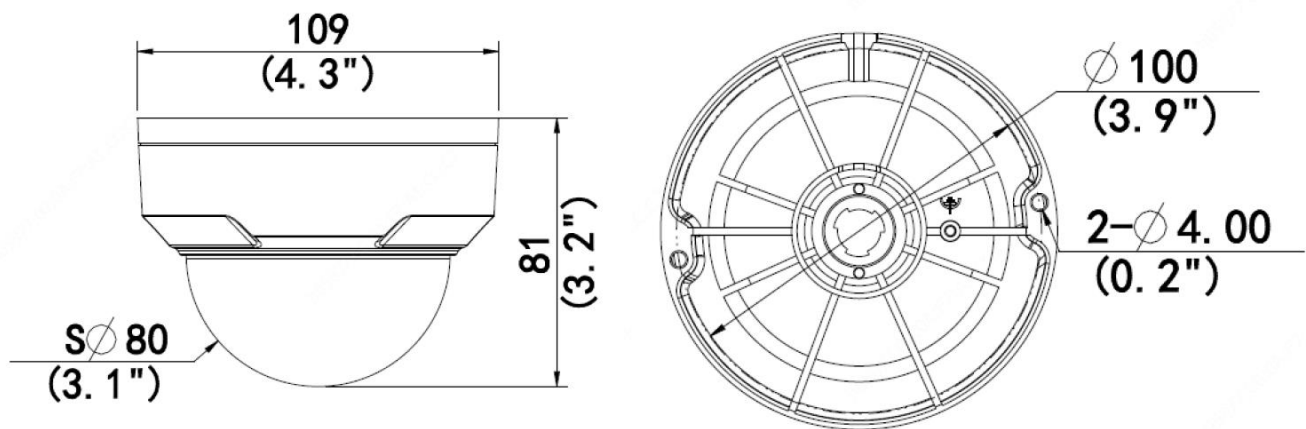

Dimensions

Accessories

HYU- CC-AJB03G

HYU-CC-AWM03D