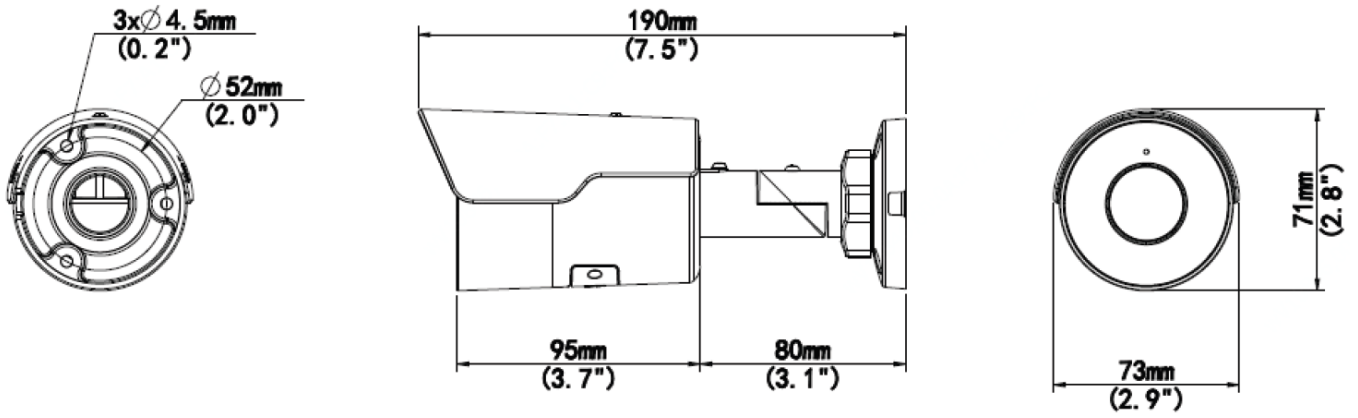

Dimensions

Accessories

HYU-CC-AJB05B

HYU-CC-AUPO6C